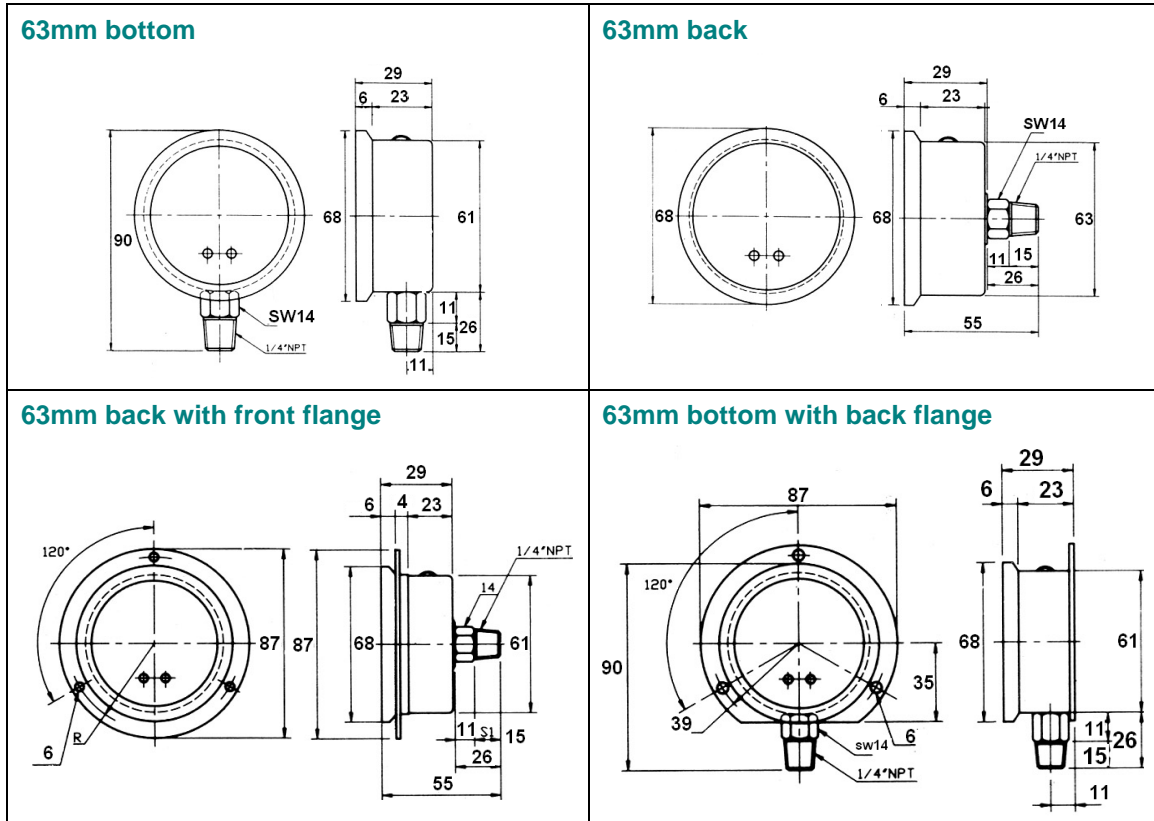

Blow out device

On top

Dry : -40 to 60 °C ;

Weather protection

NEMA 4X / IP65

Option

1) Restrictor
2) Customized dial
3) Others on request

Operating temp.

Glycerin filled : -20 to 60 °C ;

Dimension

GLOBAL CONTROL C.A.
Telf. 0241-8244157 /8212318
email: info@globalcontrol.com.ve
www.globalcontrol.com.ve

ares